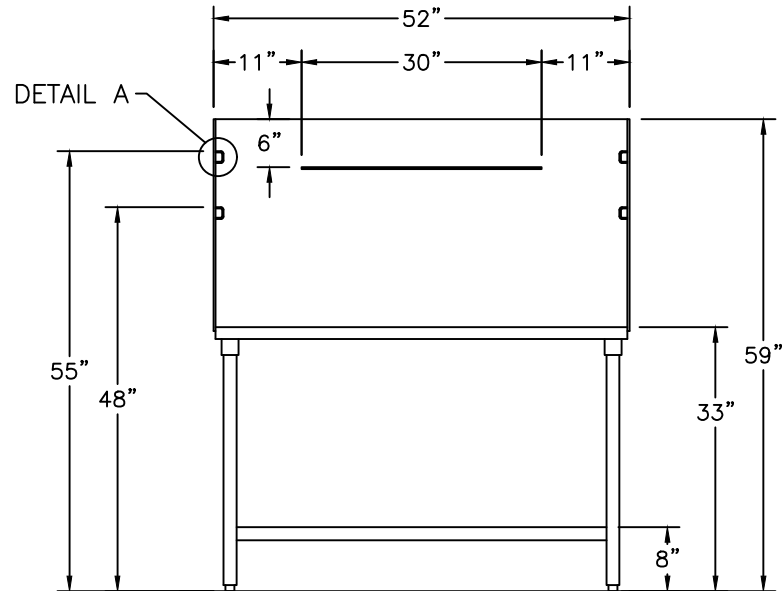

END VIEW

FRONT VIEW

DISCRIPTION
60-INCH STAINLESS STEEL GROOMING
TABLE

MODEL
DL-DWPRO-GT

SCALE
1/2" = 1'-0"

NOTE: ALL DIMENSIONS MAY VARY SLIGHTLY DUE TO NORMAL MANUFACTURING TOLERANCES.

800.931.1562
Email: Sales@GymsForDogs.com
www.CoolDogWashTubs.com