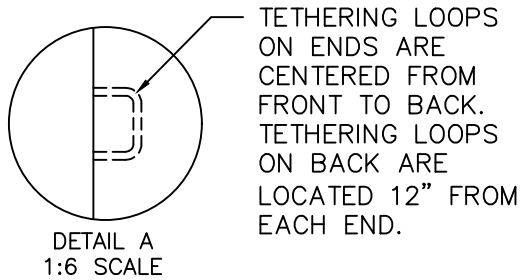

Durable

ACCESSORY KIT INCLUDES

Table, comfort pad top, and professional-quality restraint system

STAINLESS STEEL GROOMING TABLE

MODEL: DL-DWPRO-GT

NOTE: ALL DIMENSIONS MAY VARY SLIGHTLY DUE TO NORMAL MANUFACTURING TOLERANCES

END VIEW

FRONT VIEW

DISCRIPTION
60-INCH STAINLESS STEEL GROOMING
TABLE

MODEL
DL-DWPRO-GT

SCALE
1/2" = 1'-0"

NOTE: ALL DIMENSIONS MAY VARY SLIGHTLY DUE TO NORMAL MANUFACTURING TOLERANCES.

800.931.1562
Email: Sales@GymsForDogs.com
www.CoolDogWashTubs.com