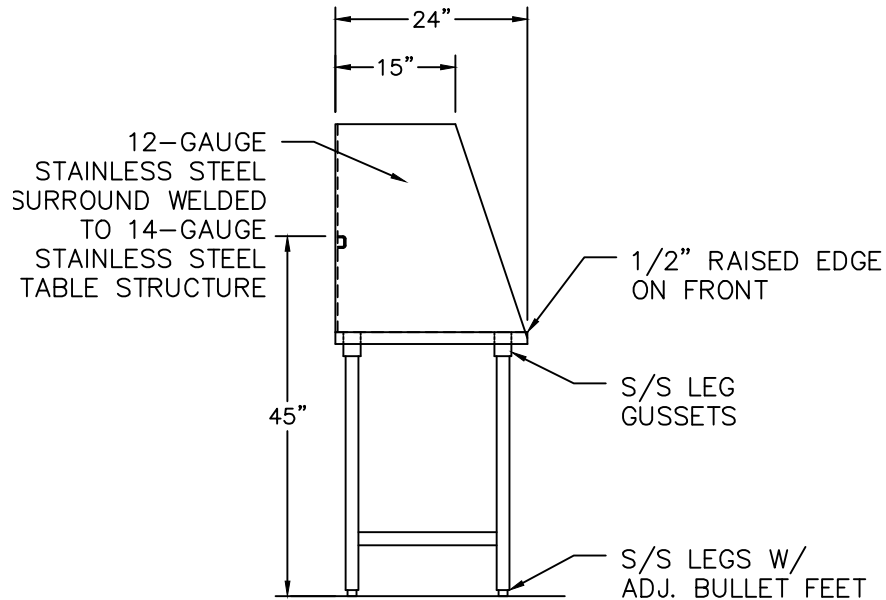

-  14 gauge 304 Stainless Steel all-welded construction.
-  Built-in table top recess for comfort pad
-  ADA compliant with perpendicular and parallel

**ADA FRIENDLY
PARALLEL & PERPENDICULAR ACCESS**

ADA FRIENDLY

END VIEW

FRONT VIEW

DISCRIPTION
60-INCH STAINLESS STEEL GROOMING
TABLE

MODEL
DL-DWPRO-GT

SCALE
1/2" = 1'-0"

NOTE: ALL DIMENSIONS MAY VARY SLIGHTLY DUE TO NORMAL MANUFACTURING TOLERANCES.

800.931.1562
Email: Sales@GymsForDogs.com
www.CoolDogWashTubs.com