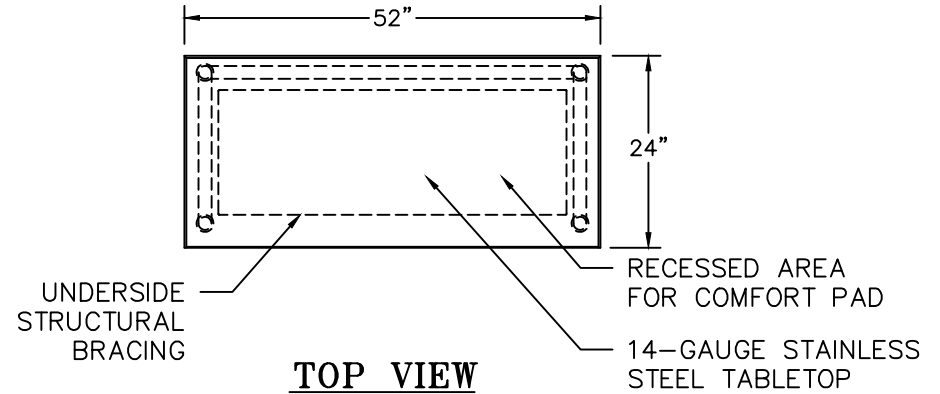

-  14 gauge 304 Stainless Steel all-welded construction.
-  Built-in table top recess for comfort pad
-  ADA compliant with perpendicular and parallel

**ADA FRIENDLY
PARALLEL & PERPENDICULAR ACCESS**

ADA FRIENDLY

Durable

ACCESSORY KIT INCLUDES

Table, comfort pad top, and professional-quality restraint system

STAINLESS STEEL GROOMING TABLE

MODEL: DL-DWPRO-GT

NOTE: ALL DIMENSIONS MAY VARY SLIGHTLY DUE TO NORMAL MANUFACTURING TOLERANCES

END VIEW

FRONT VIEW

DISCRIPTION
60-INCH STAINLESS STEEL GROOMING
TABLE

MODEL
DL-DWPRO-GT

SCALE
1/2" = 1'-0"

NOTE: ALL DIMENSIONS MAY VARY SLIGHTLY DUE TO NORMAL MANUFACTURING TOLERANCES.

800.931.1562
Email: Sales@GymsForDogs.com
www.CoolDogWashTubs.com