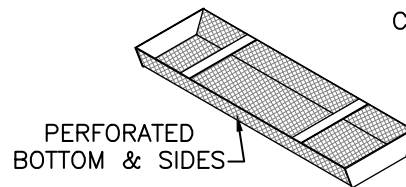

PERF. BASKET ISOMETRIC VIEW
NOT TO SCALE