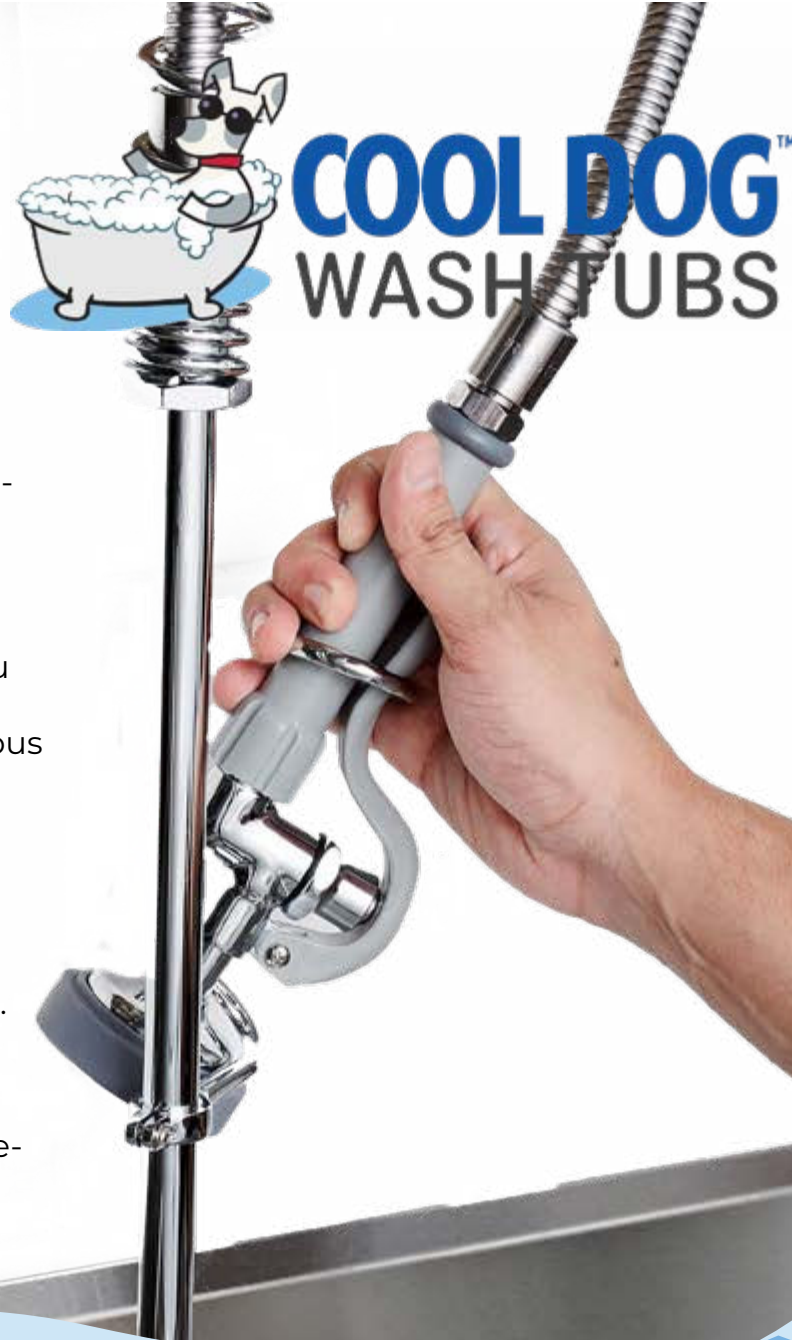

FAUCET

ADA DOG WASH STATION PRO SERIES

Model: DL-DWPRO-60ADA

Our Stainless Steel Dog Wash Tub comes with an easy install wall mounted High Pre-Rinse Faucet. The Faucet comes with a host of features to make installation and use as easy as possible.

1.15 GPM FLOW RATE

The spray valve has a 1.15 GPM flow rate which helps you conserve water and save money on your utility bill. The easy to use hold-down ring lets you lock it in a continuous spray position for as long as you need.

96" FLEX HOSE

The flexible stainless steel hose on this model provides great range of motion and lets you direct the water exactly where you need it. This spring helps it retain its shape and keeps the spray valve positioned above the sink.

ADJUSTABLE WALL MOUNT CENTERS

The faucet mounts to the wall using a pair of 1/2" NPT female inlets with 2" flanges.