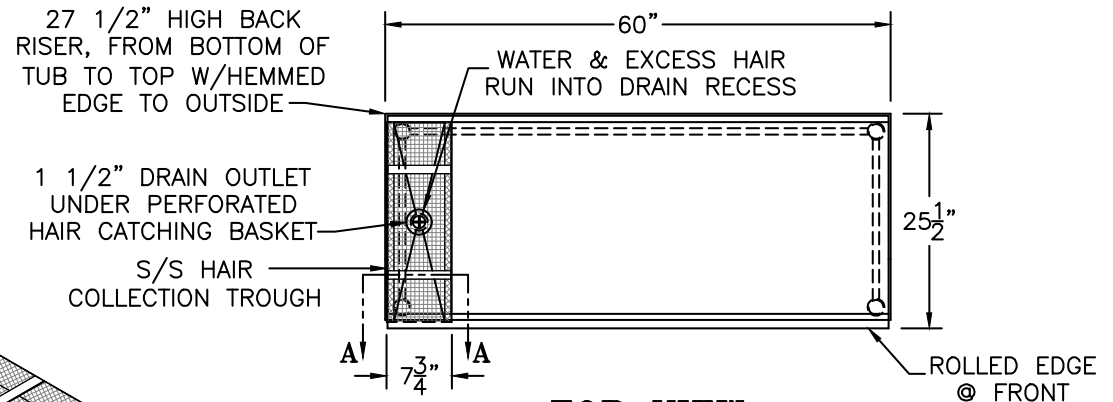

ADA DOG WASH STATION

MODEL: DL-DWPRO60ADA - LEFT DRAINING SYSTEM

SCALE: x 2

TOP VIEW

DISCRPTION
60-INCH STAINLESS STEEL STEP-IN ANIMAL
BATHTUB WITH BUILT-IN HAIR CATCHING
SYSTEM - LEFT SIDE PLUMBING

MODEL
DL-DWPRO-60ADA U.S. PATENT 7080608

SCALE
1/2" = 1'-0"

NOTE: ALL DIMENSIONS MAY VARY SLIGHTLY DUE
TO NORMAL MANUFACTURING TOLERANCES.

800.931.1562

Email: Sales@GymsForDogs.com

www.CoolDogWashTubs.com