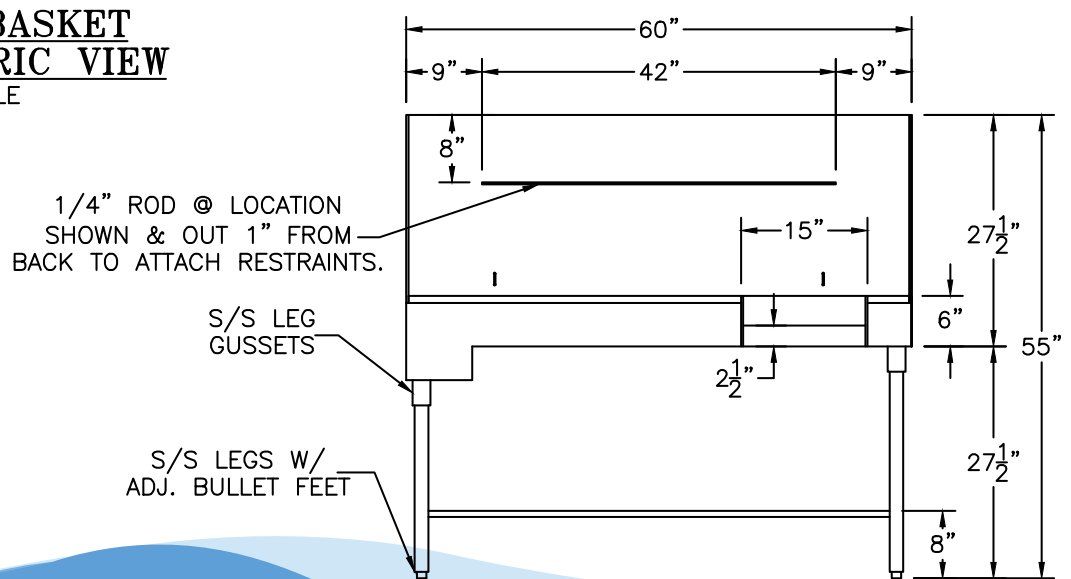

# ADA DOG WASH STATION

MODEL: DL-DWPRO60ADA - LEFT DRAINING SYSTEM

**SECTION A-A**

SCALE: x 2

**PERF. BASKET ISOMETRIC VIEW**  
NOT TO SCALE

**TOP VIEW**

**SIDE VIEW**

**FRONT VIEW**