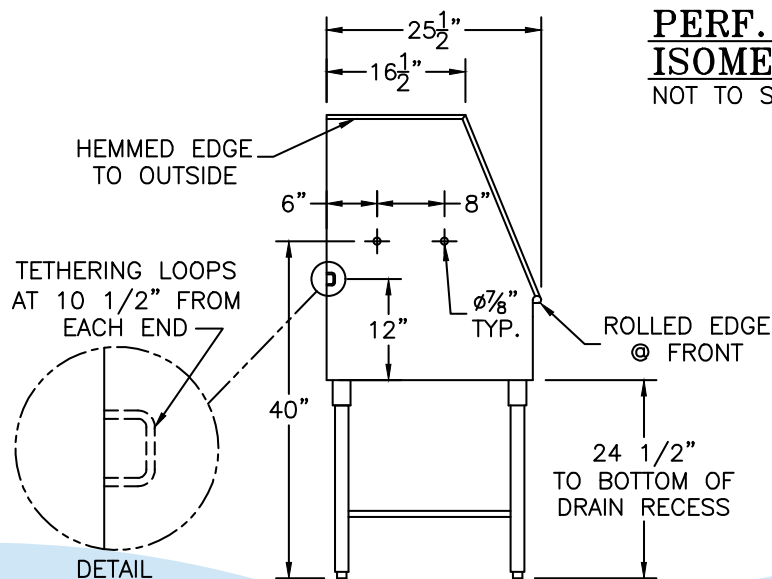

# ADA DOG WASH STATION

MODEL: DL-DWPRO60ADA - LEFT DRAINING SYSTEM

**SECTION A-A**

SCALE: x 2

**PERF. BASKET ISOMETRIC VIEW**  
NOT TO SCALE

**TOP VIEW**

**SIDE VIEW**

**FRONT VIEW**