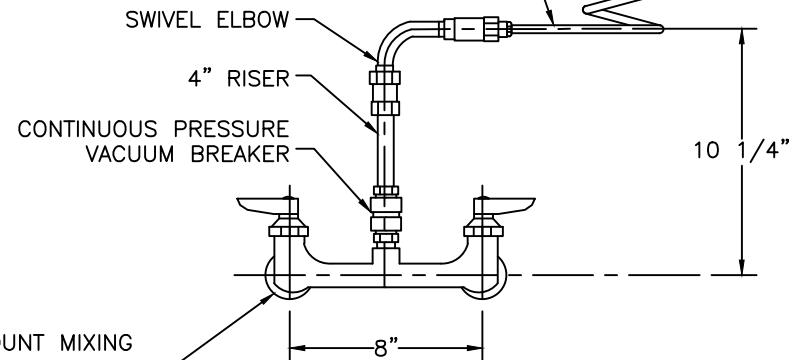

8" C/C WALL MOUNT MIXING FCT. W/ SPRING CHECKS & 1/2" NPT FEMALE INLETS